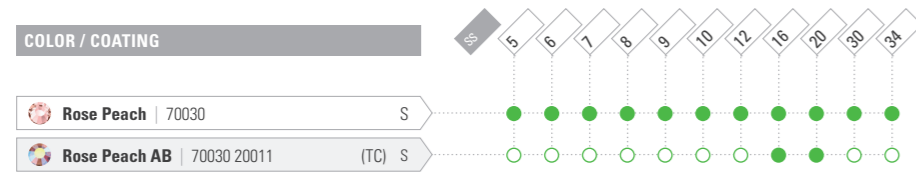

Chaton Rose VIVA 12°

ART. 438 11 612
SIZE: ss 5, 6, 7, 8, 9, 10, 12, 16, 20, 30, 34

NO HOTFIX

HOTFIX