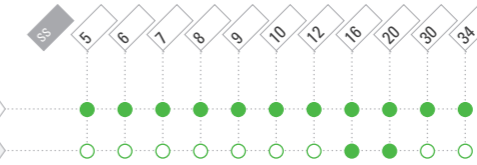

 Acid Yellow AB | 80250 20055 (TC) HF

Chaton Rose VIVA 12[®]

ART. 438 11 612
SIZE: ss 5, 6, 7, 8, 9, 10, 12, 16, 20, 30, 34

NO HOTFIX

COLOR / COATING

 Acid Yellow | 80250 S

 Acid Yellow AB | 80250 20011 (TC) S