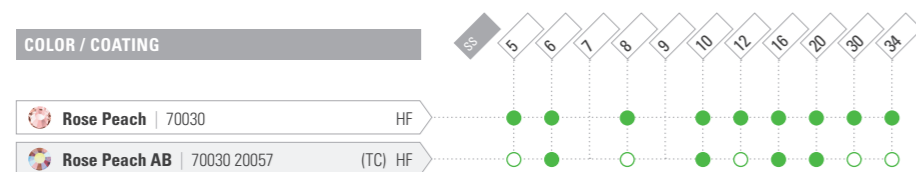

ROSE PEACH

NEW COLOR

Chaton Rose MAXIMA

ART. 438 11 615
SIZE: ss 5, 6, 7, 8, 9, 10, 12, 16, 20

ART. 438 11 618
SIZE: ss 30, 34

NO HOTFIX

HOTFIX

Chaton Rose VIVA 12°

ART. 438 11 612
SIZE: ss 5, 6, 7, 8, 9, 10, 12, 16, 20, 30, 34

NO HOTFIX

HOTFIX

Rondelle Bead

ART. 451 69 302
SIZE: mm 3, 4, 5, 6

KEY:

- Existing portfolio item
- Minimum order quantity required
- Innovation
- Innovation, minimum order quantity required