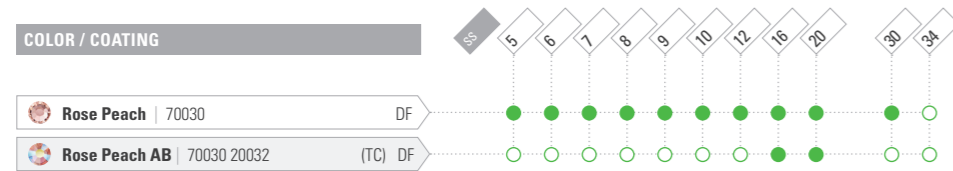

 Acid Yellow AB | 80250 20001 (HC)

 Acid Yellow AB 2x | 80250 20000 (FC)

 Acid Yellow Matte | 80250 84030

 Acid Yellow Matte AB | 80250 20019

KEY:

- Existing portfolio item
- Minimum order quantity required
- Innovation
- Innovation, minimum order quantity required

ROSE PEACH

NEW COLOR

Chaton Rose MAXIMA

ART. 438 11 615
SIZE: ss 5, 6, 7, 8, 9, 10, 12, 16, 20

ART. 438 11 618
SIZE: ss 30, 34

NO HOTFIX

HOTFIX

Chaton Rose VIVA 12°

ADDITIONAL COLORS

RANGE EXTENSION

Rivoli MAXIMA 

ART. 436 11 177

SIZE: ss 17, 24, 29, 34, 39, 47
mm 12, 14, 16, 18

COLORS

	ss	17	24	29	34	39	47	mm	12	14	16	18
 Amethyst 20050	DF	●	●			●	●		●	●		
 Aqua Bohemica 60010	DF		●	●			●	●	●	●		
 Black Diamond 40010	DF			●			●	●	●	●		
 Emerald 50730	DF		●	●			●	●	●	●		
 Fuchsia 70350	DF								●	●		
 Light Rose 70020	DF		●	●			●	●	●	●		
 Rose 70010	DF		●	●			●	●	●	●		
 Tanzanite 20410	DF		●	●			●	●	●	●		