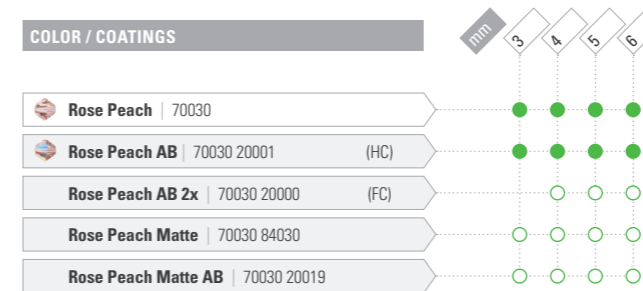

ROSE PEACH

NEW COLOR

Chaton Rose MAXIMA

ART. 438 11 615
SIZE: ss 5, 6, 7, 8, 9, 10, 12, 16, 20

ART. 438 11 618
SIZE: ss 30, 34

NO HOTFIX

HOTFIX

Chaton Rose VIVA 12°

ART. 438 11 612
SIZE: ss 5, 6, 7, 8, 9, 10, 12, 16, 20, 30, 34

NO HOTFIX

HOTFIX

Rondelle Bead

ART. 451 69 302
SIZE: mm 3, 4, 5, 6

KEY:

- Existing portfolio item
- Minimum order quantity required
- Innovation
- Innovation, minimum order quantity required

ADDITIONAL COLORS

RANGE EXTENSION

Rivoli MAXIMA 

ART. 436 11 177

SIZE: ss 17, 24, 29, 34, 39, 47
mm 12, 14, 16, 18

COLORS

	ss	17	24	29	34	39	47	mm	12	14	16	18
 Amethyst 20050	DF	●	●			●	●		●	●		
 Aqua Bohemica 60010	DF		●	●			●	●	●	●		
 Black Diamond 40010	DF			●			●	●	●	●		
 Emerald 50730	DF		●	●			●	●	●	●		
 Fuchsia 70350	DF								●	●		
 Light Rose 70020	DF		●	●			●	●	●	●		
 Rose 70010	DF		●	●			●	●	●	●		
 Tanzanite 20410	DF		●	●			●	●	●	●		