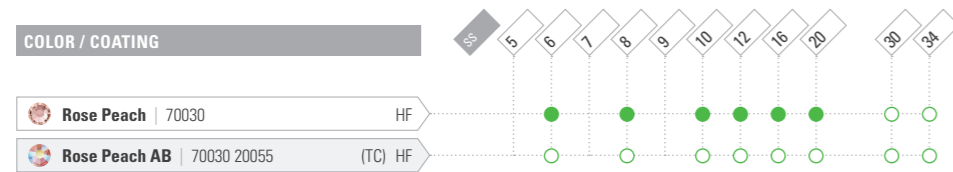

 Acid Yellow AB | 80250 20001 (HC)

 Acid Yellow AB 2x | 80250 20000 (FC)

 Acid Yellow Matte | 80250 84030

 Acid Yellow Matte AB | 80250 20019

KEY:

- Existing portfolio item
- Minimum order quantity required
- Innovation
- Innovation, minimum order quantity required

ROSE PEACH

NEW COLOR

Chaton Rose MAXIMA

ART. 438 11 615
SIZE: ss 5, 6, 7, 8, 9, 10, 12, 16, 20

ART. 438 11 618
SIZE: ss 30, 34

NO HOTFIX

HOTFIX

Chaton Rose VIVA 12°

ADDITIONAL COLORS

RANGE EXTENSION

Rivoli MAXIMA 

ART. 436 11 177

SIZE: ss 17, 24, 29, 34, 39, 47
mm 12, 14, 16, 18

COLORS

	ss	17	24	29	34	39	47	mm	12	14	16	18
 Amethyst 20050	DF	●	●			●	●		●	●		
 Aqua Bohemica 60010	DF		●	●			●	●	●	●		
 Black Diamond 40010	DF			●			●	●	●	●		
 Emerald 50730	DF		●	●			●	●	●	●		
 Fuchsia 70350	DF								●	●		
 Light Rose 70020	DF		●	●			●	●	●	●		
 Rose 70010	DF		●	●			●	●	●	●		
 Tanzanite 20410	DF		●	●			●	●	●	●		