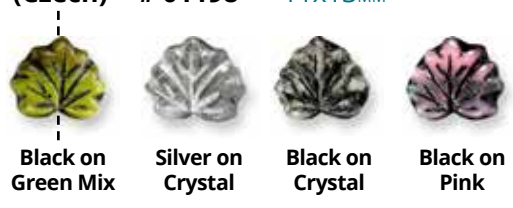

(Czech) # 01198 11x13MM