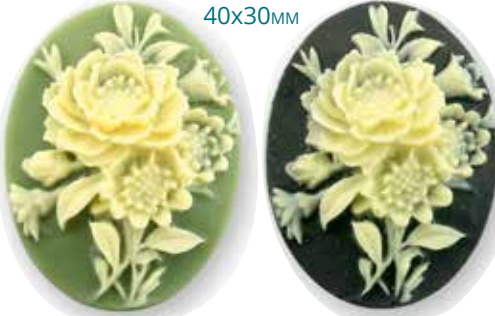

CM63 Flowers

18x13MM

40x30MM

Ivory/Green

Ivory/Black

CM64 Bouquet

18x13MM

25x18MM

Ivory/Black

40x30MM

(These sizes are also available in Ivory/Green)

CMT55 Rafael 40x30MM

Ivory/Cornelian

White/Pink

CMT335 Buddha 40x30MM

Ivory/Olive Green

Ivory/Black

CMT47 Guadalupe

25x18MM

40x30MM

White/Black

Ivory/Cornelian

White/Blue

White/Pink

CMT187 Crown Thorn

25x18MM

40x30MM

White/Black FS

White/Royal Blue FS

White/Ruby FS

CMT160 Angel

25x18MM

40x30MM

White/Royal Blue

White/Ruby

White/Pink