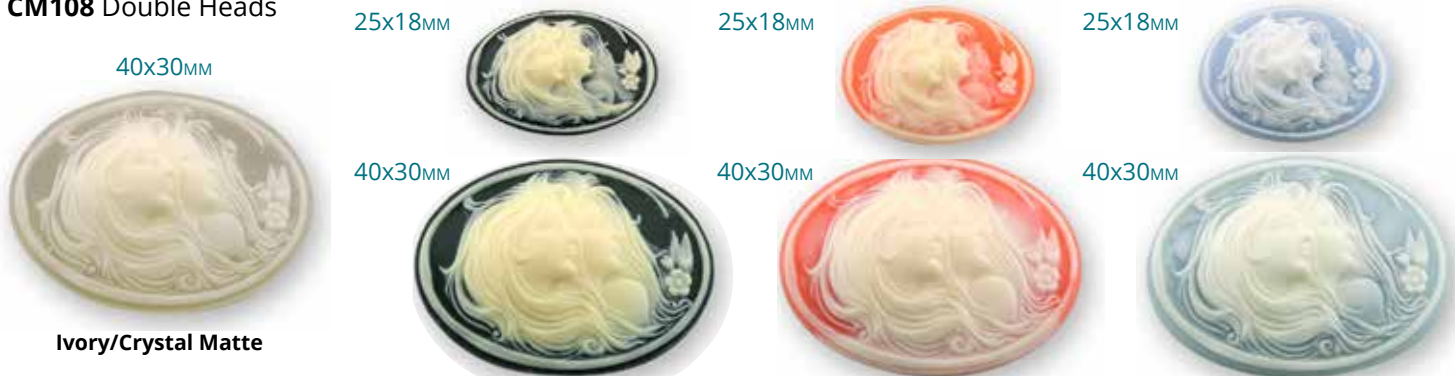

CMT138 Girl

CMT228 Woman

CM108 Double Heads

Ivory/Crystal Matte

Ivory/Black

Ivory/Cornelian

White/Blue